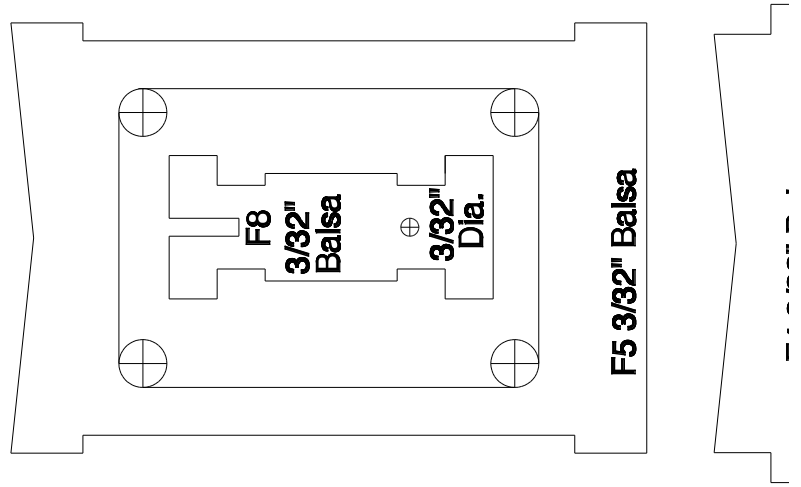

		Servo Screw Backplates	Excess
F1B	F1B		Excess

3/32" Plywood

3/32" Balsa

F-4 3/32" Balsa